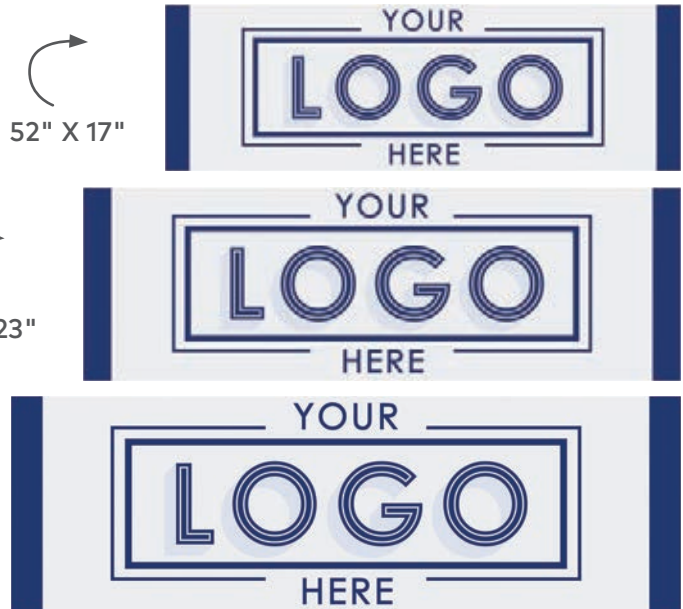

Memorable Experiences

Custom Full-Color Logo Banner - Small Exclusive Vinyl. 52" x 17" Includes adhesive tabs for hanging.

ITEM	250	500	750	1000	2000
14105709	25¢	22¢	20¢	18¢	17¢

Custom Full-Color Logo Banner - Medium Exclusive Vinyl. 72" x 23" Includes adhesive tabs for hanging.

ITEM	250	500	750	1000	2000
14105710	25¢	22¢	20¢	18¢	17¢

Custom Full-Color Logo Banner - Large Exclusive Vinyl. 90" x 29" Includes adhesive tabs for hanging.

ITEM	250	500	750	1000	2000
14105711	25¢	22¢	20¢	18¢	17¢