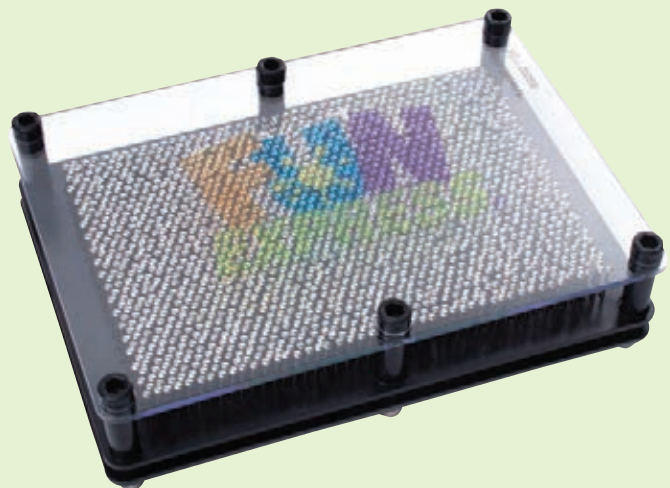

Personalized Large Pinpressions Pin Art *Exclusive*
Metal. 5" x 7"

ITEM	250	500	750	1000	2000
14696524	$11.70	$10.33	$9.29	$8.44	$7.74

⚠ WARNING CHOKING HAZARD: Item contains a small ball, small part and/or marble. Not for children under three years.